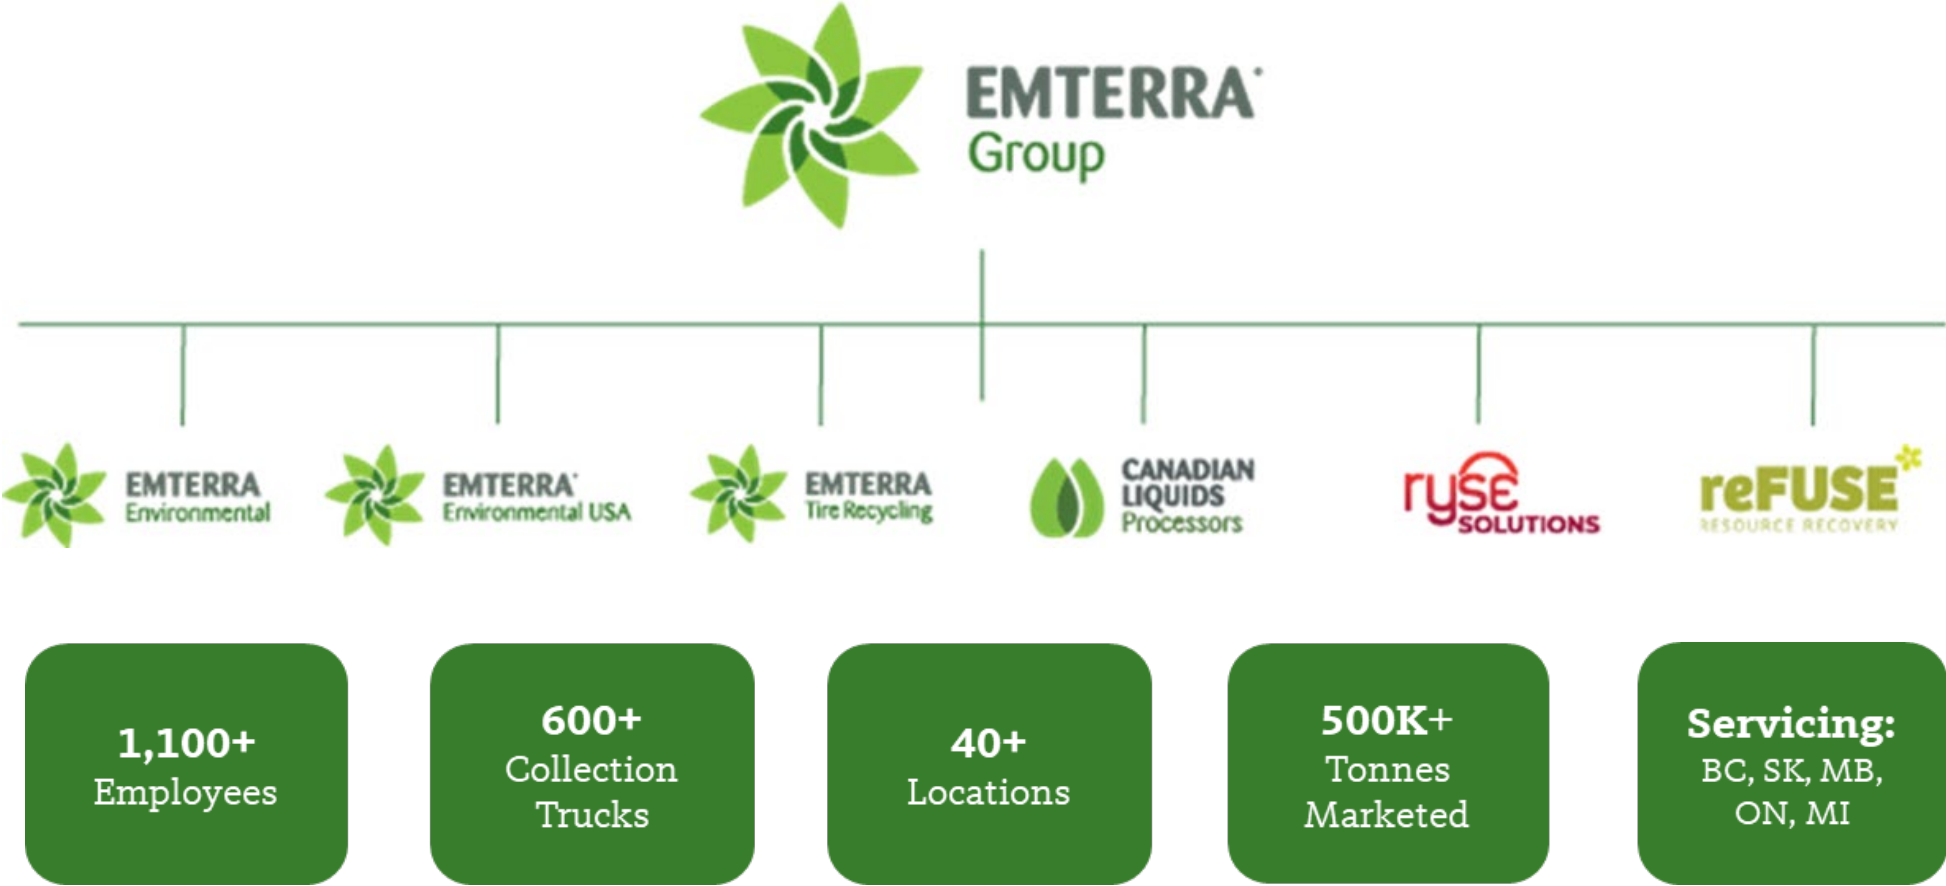

NextCycle: A Model for Recycling Market Development Webinar

Project Partner Perspective

August 10, 2022

Paulina Leung
Chief Sustainability Officer

EMTERRA
Environmental USA

*We're your
hometown choice!*

This is us:

Our Vision: To create a modern, efficient, and multi-material regional recycling hub

NextCycle Support Phase 1: Lansing MRF

- **Facilitated connections to FPI, GPI and Carton Council**
 - Secured match grant funding for successful state of Michigan EGLE grant applications
- **Additional MRF sortation equipment**
 - To expand the range of recyclables accepted, including cartons, cups, and convenience food packaging
 - To enhance glass cleaning
- **Results:**
 - Achieved Glass Recycling Coalition Silver Certification
 - Developing a strong hub and spoke network where collected recyclables can be processed centrally
 - Expanding the domestic circular economy for container glass and food service ware recovery and domestic manufacturing
 - Increased promotion and education to communities in counties around the MRF